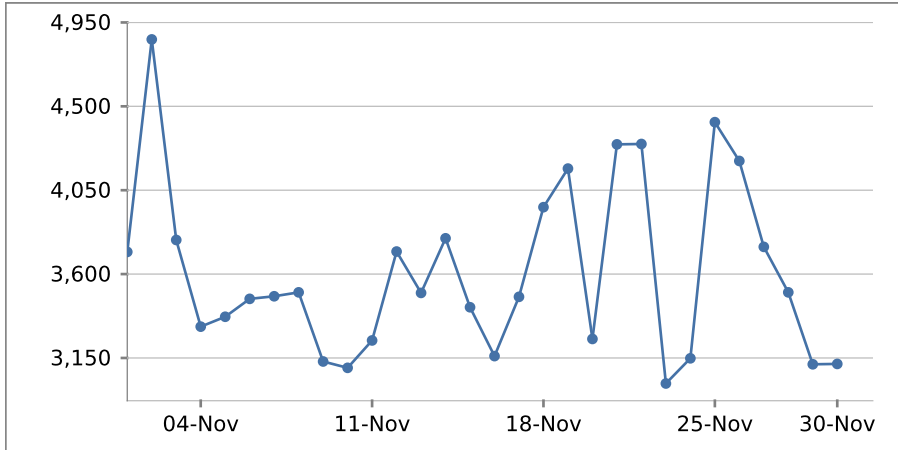

Monthly report 01-Nov-2013 - 30-Nov-2013

1&1 SiteAnalytics for gamingfloor.biz

Visits

All page impressions from the same computer are summarised as one visit. The visits are uniquely identified on the basis of the IP address and the browser ID. As several people may share a computer (e.g. in a cybercafé), the number of visits may not be the same as the number of visitors.

Day of the week	Date	Visits
Friday	01-Nov-13	3,719
Saturday	02-Nov-13	4,859
Sunday	03-Nov-13	3,783
Monday	04-Nov-13	3,318
Tuesday	05-Nov-13	3,371
Wednesday	06-Nov-13	3,467
Thursday	07-Nov-13	3,481
Friday	08-Nov-13	3,502
Saturday	09-Nov-13	3,131
Sunday	10-Nov-13	3,097
Monday	11-Nov-13	3,244
Tuesday	12-Nov-13	3,721
Wednesday	13-Nov-13	3,499
Thursday	14-Nov-13	3,792
Friday	15-Nov-13	3,422
Saturday	16-Nov-13	3,160
Sunday	17-Nov-13	3,478
Monday	18-Nov-13	3,959
Tuesday	19-Nov-13	4,166

Visits from continents

This analysis shows which continents your visitors come from.

Continents	Visits	%
North America	36,263	48.98 %
Europe	24,082	32.53 %
Asia	11,932	16.12 %
Australia	926	1.25 %
Africa	501	0.68 %
South America	337	0.45 %
Total	74,041	100.00 %

Visits from cities

This analysis shows which cities your visitors come from

Cities	Visits	%
US: Mountain View	12,540	16.94 %
US:	12,189	16.46 %
GB:	6,005	8.11 %
CN:	3,537	4.78 %
US: Woodbridge	2,113	2.85 %
GB: London	1,666	2.25 %
UA:	1,608	2.17 %
US: Seattle	1,582	2.14 %
CN: Beijing	1,345	1.82 %
FR:	1,306	1.76 %
CA: Ottawa	1,220	1.65 %
DE: Berlin	955	1.29 %
SG: Singapore	735	0.99 %
US: Chicago	674	0.91 %