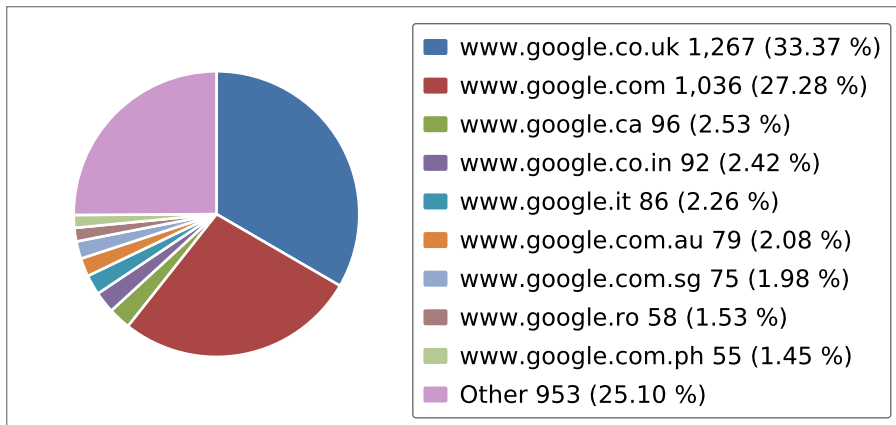

Day of the week	Date	Visits
Wednesday	20-Nov-13	3,252
Thursday	21-Nov-13	4,296
Friday	22-Nov-13	4,298
Saturday	23-Nov-13	3,013
Sunday	24-Nov-13	3,148
Monday	25-Nov-13	4,415
Tuesday	26-Nov-13	4,207
Wednesday	27-Nov-13	3,746
Thursday	28-Nov-13	3,502
Friday	29-Nov-13	3,116
Saturday	30-Nov-13	3,118
Total		108,280
Averages		3,609

Search engines

Using this analysis, you can identify the search engines used by your visitors. You can also see how many visitors reach your pages via the respective search engines.

Search engines	Visits	%
www.google.co.uk	1,267	33.37 %
www.google.com	1,036	27.28 %
www.google.ca	96	2.53 %
www.google.co.in	92	2.42 %
www.google.it	86	2.26 %
www.google.com.au	79	2.08 %